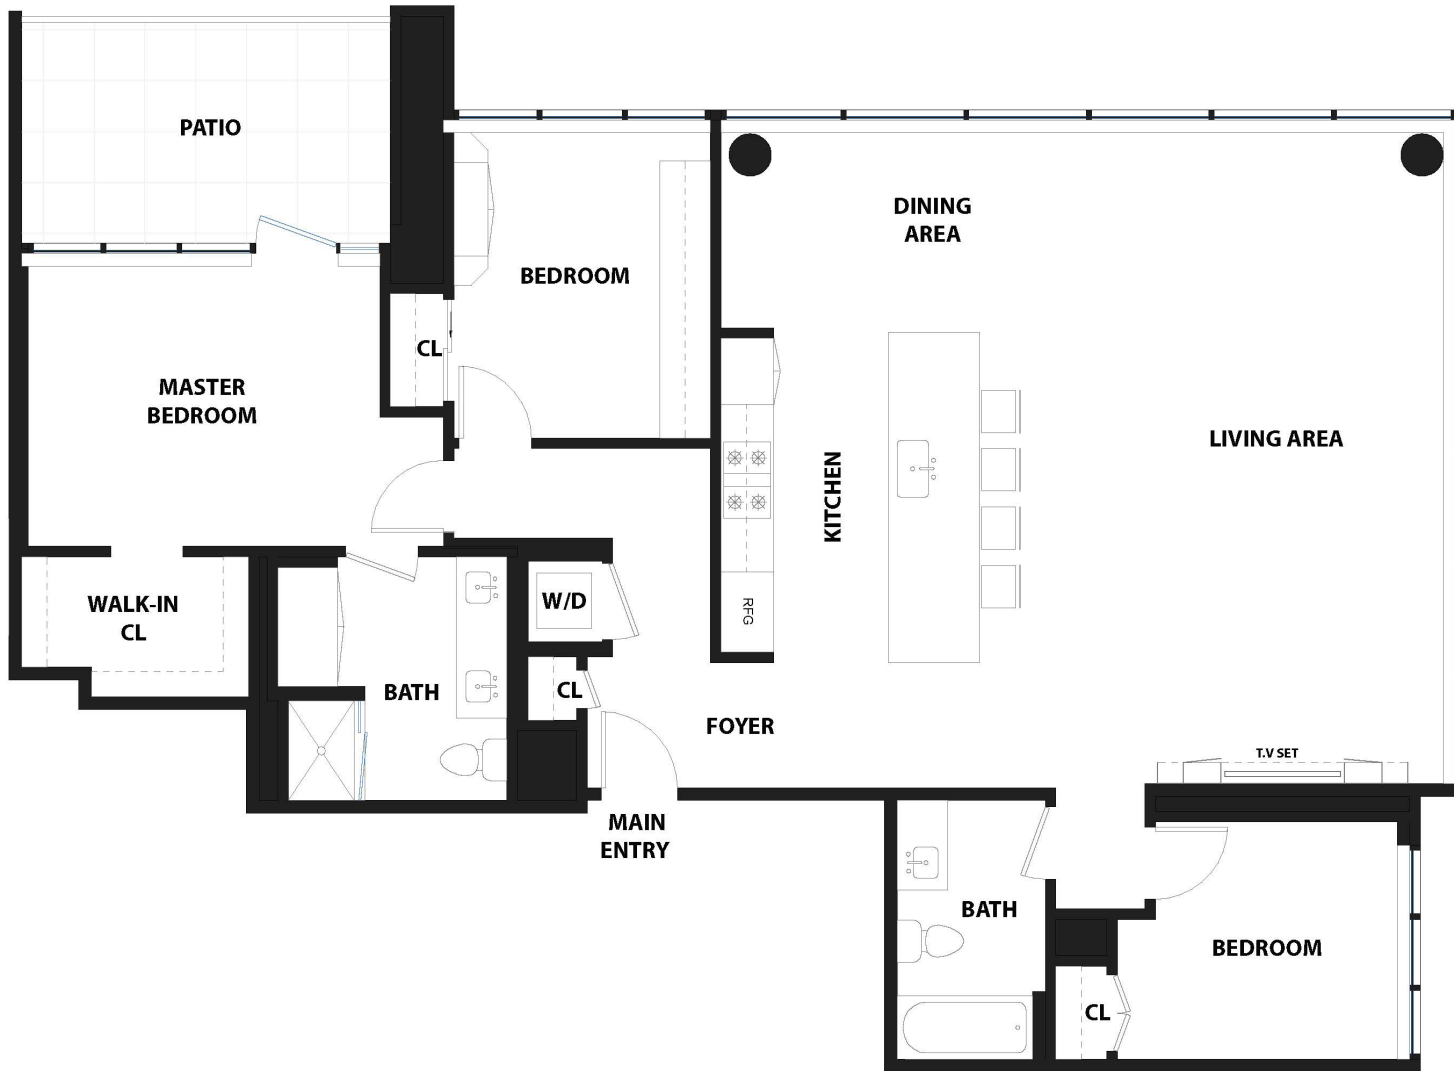

708 LONG BRIDGE RESIDENCE 1507 FLOOR PLAN

ROBYN KAUFMAN
South Beach Top Producer

415.497.1798
robyn@sfighries.com

sfighries.com
CalBRE#: 01074779

COMPASS